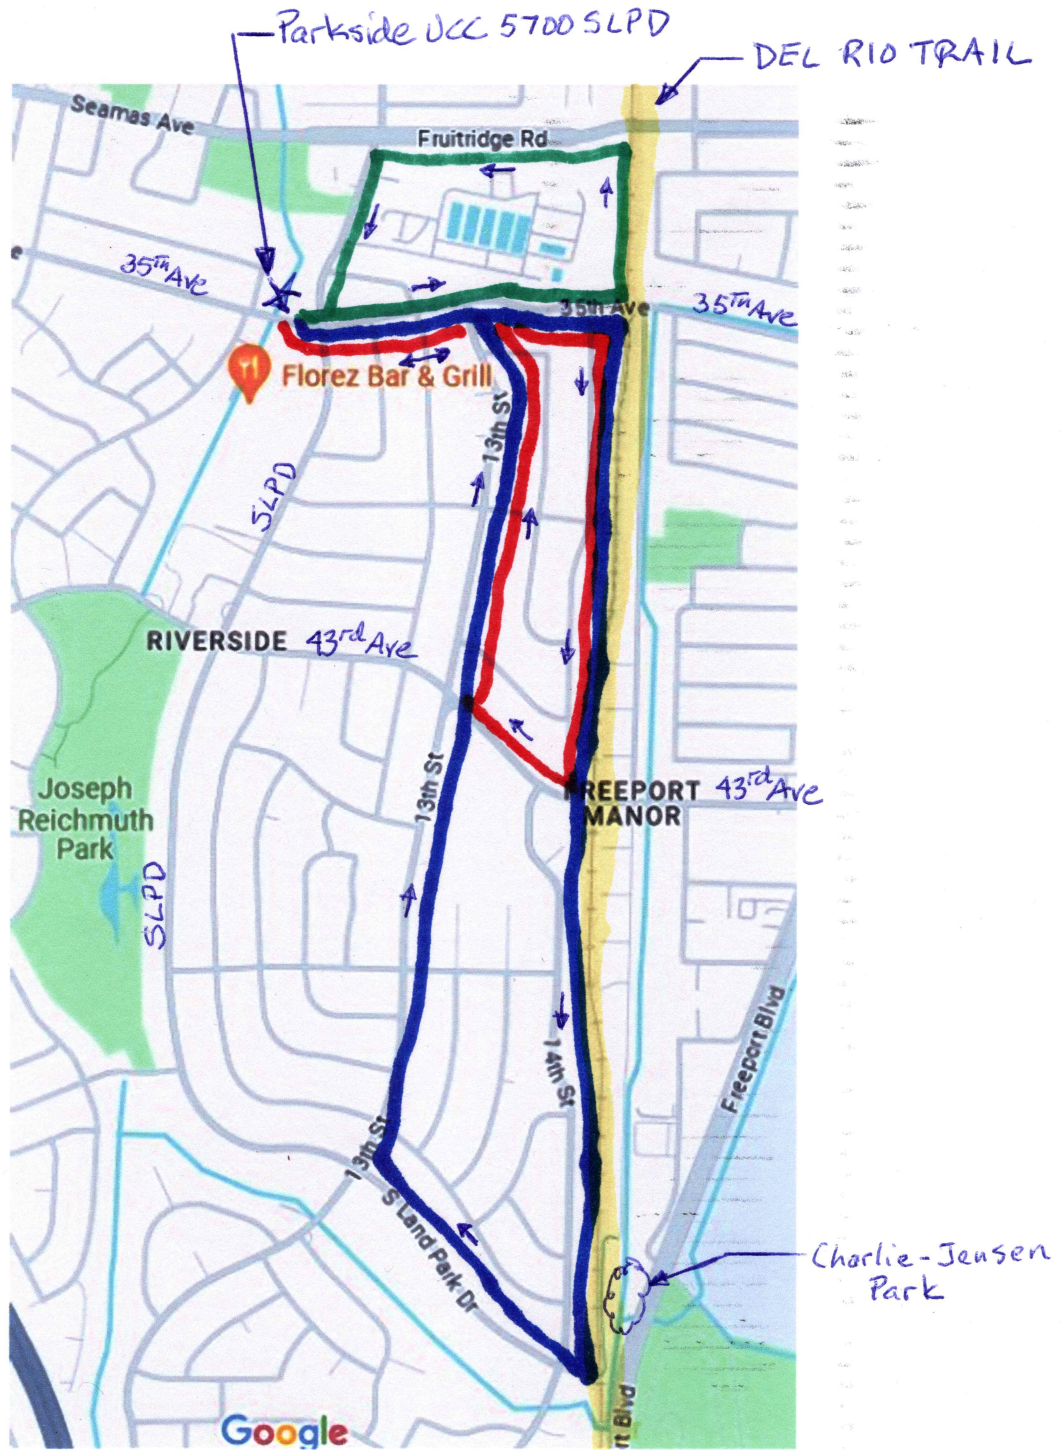

2024 Parkside CROP Hunger Walk

- DEL RIO TRAIL (PAVED) (OLD RAILWAY)
- GREEN ROUTE 1 mile
- RED ROUTE 1.8 miles
- BLUE ROUTE 4.1 miles