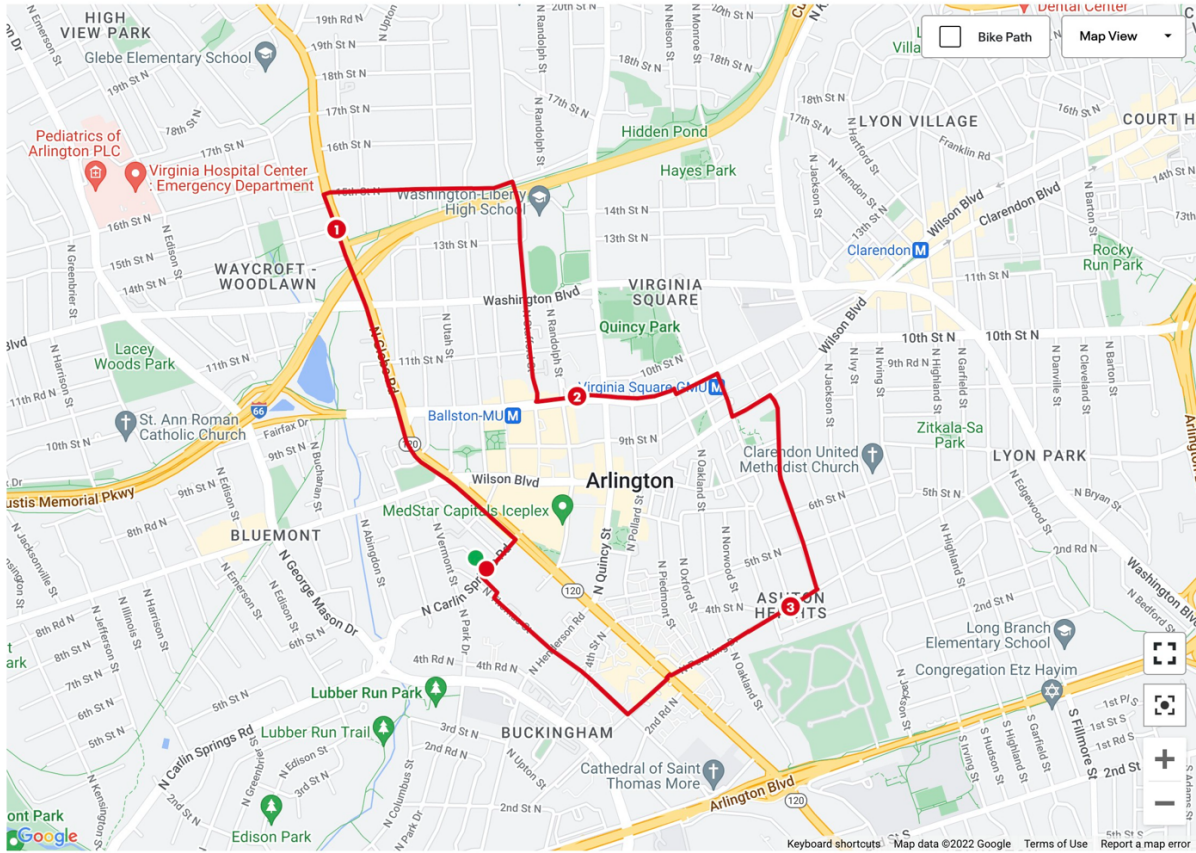

Arlington CROP Walk 6K Route

October 19, 2024

Directions:

- From First Presbyterian Arlington, head up Carlin Springs Rd to Glebe Rd. Turn left.
- Right on 15th St.
- Right on N Stafford.
- Left on Fairfax Dr.
- Refreshment stop at St. George's Episcopal Church. Right on N Monroe St.
- Left on Wilson Blvd.
- Right on N Lincoln St.
- Right on Pershing Dr.
- Right on N Thomas St.
- End at First Presbyterian Arlington.