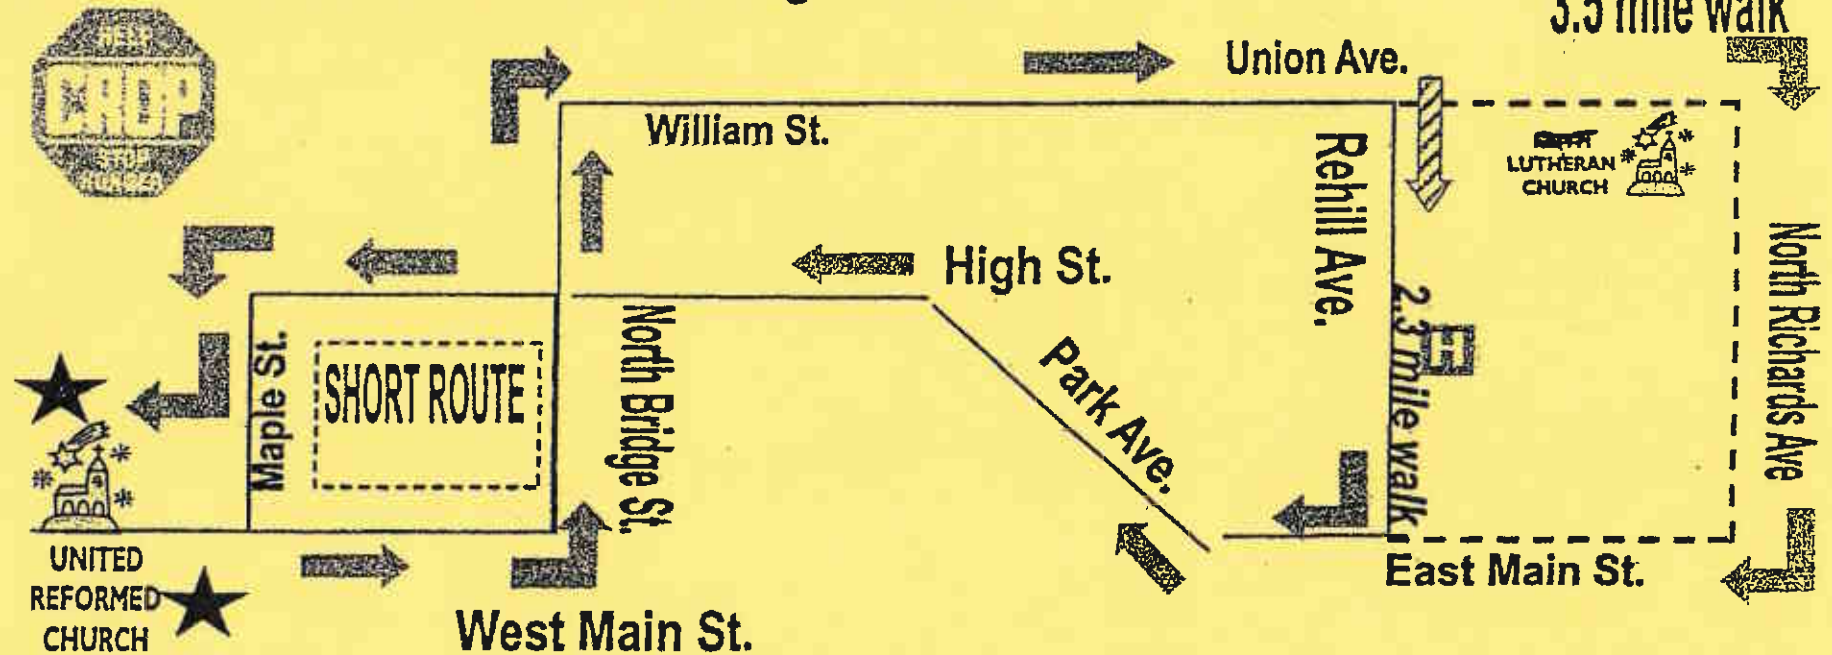

Central Somerset CROP Hunger Walk

Walk left on West Main St. to the traffic light at North Bridge St. Cross the street and walk left down North Bridge until William St. Take a right at William St. (which becomes Union St.) and keep walking straight until you reach Rehill St. Take a right down Rehill OR keep walking straight on Union St. until you reach North Richards Ave. Either choice, when you reach East Main St. take a right. Walk down East Main until you reach Park Ave. Right onto Park Ave. to High St. Left onto High St. Go straight down High St. until you see Maple St. on your left. Take left and walk half-way down Maple St. and take a right into the parking lot. Walk straight through the parking lot where you will see the church in the far left corner.